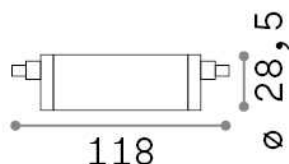

General info

Lampadine e accessori - Lampadine r7s

Ean	8021696296869
Item	R7s SMD 14W 1700Lm 4000K CRI80
Installation	-
Guarantee	5 years
Gross weight	0.08 kg
Volume	0.000108 m ³

Technical info

Net weight	0.07 kg
Insulation class	-
Compliance	CE
Power output	220-240 V AC 50 Hz
Dimmer	NO, On-Off
Power supply	Not required

Source info

Power	14 W
Emission	Diffuse
Max consumption	max 14,00 W
CCT LED	4000 K
Duration LED (t. 25°C)	15000 h
CRI	> 80
Light beam	-
Useful light flux	1750 lm
Photobiological risk	EXEMPT