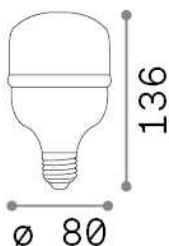

General info

Lampadine e accessori - Bin

Ean	8021696296197
Item	E27 BIN 20W 3000K CRI80 BIANCO
Installation	-
Guarantee	5 years
Gross weight	0.1 kg
Volume	0.00089 m ³

Technical info

Net weight	0.07 kg
Insulation class	-
Compliance	CE
Power output	220-240 V AC 50/60 Hz
Dimmer	NO, On-Off
Power supply	Not required

Source info

Power	20 W
Emission	Diffuse
Max consumption	max 20,00 W
CCT LED	3000 K
Duration LED (t. 25°C)	25000 h
CRI	> 80
Light beam	-
Useful light flux	2000 lm
Photobiological risk	EXEMPT