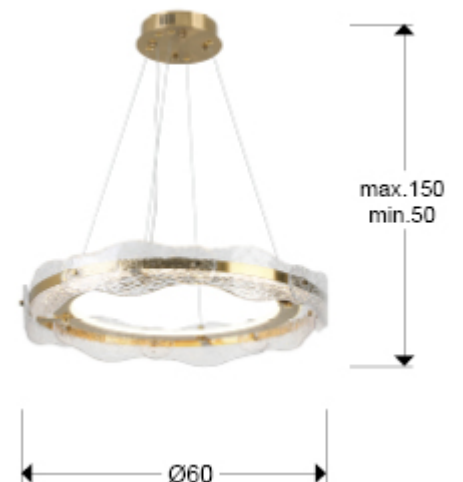

## Lira

294683D

Pendants

Lamp made of metal and aluminum, brushed gold finish. Diffuser of textured glass plates. Height adjustable. LED lighting 42W, 1800Lm, 3,000K. DIMMABLE

This product includes LED drivers with 0-10V or PWM dimming, a receiver and a radiofrequency remote control. To use it with a dimmer wall switch, use only dimmers of these two types. Any other type of dimming would damage the led driver.

### SIZES

Sizes:  $\varnothing$  60.0  $\downarrow$  10.0 cm  
Height when installed: 50.0/ max. 150.0 cm  
Weight: 6.0 Kg

### SIZES WITH PACKAGING

Weight: 8.5 Kg  
Volume: 0.0890m<sup>3</sup>  
Sizes:  $\leftrightarrow$  68.0  $\downarrow$  19.0  $\nearrow$  69.0 cm

---