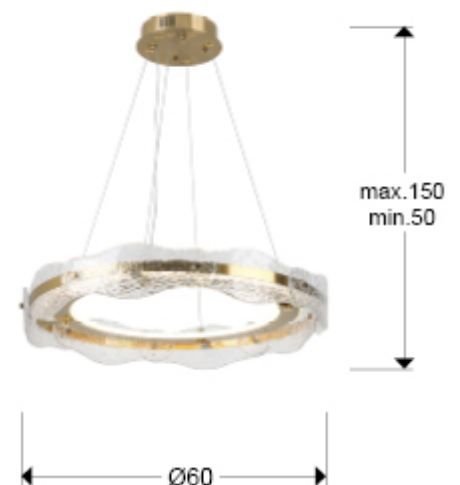

Lira 294683

Pendants

Lamp made of metal and aluminum, brushed gold finish. Diffuser of textured glass plates. Height adjustable. LED lighting 42W, 1800Lm, 3,000K.

· This lamp is supplied with GRAVITY TOGGLES, to improve ceiling fixing.

GENERAL INFORMATION

Catalogue: i42 Iluminación
 Page: 12
 EAN Code: 8435435335342
 Type: Pendants
 Collection: Lira

SIZES

Sizes: Ø 60.0 ↓ 10.0 cm
 Height when installed: 50.0/ max. 150.0 cm
 Weight: 5.5 Kg

SIZES WITH PACKAGING

Weight: 7.4 Kg
 Volume: 0.0890m³
 Sizes: ↔ 68.0 ↓ 19.0 ↗ 69.0 cm

TECHNICAL INFORMATION

IP protection: IP 20
Electric class: Class 1
Maximum power: 42W
Voltage: 180/240 V
Frequency: 50/60 Hz
Colour temperature: 3,000 K
Average lifespan: 50,000 h
Power factor: >0.95
CRI: >80

ADDITIONAL INFORMATION

Material: Metal, glass
Finish: Brushed gold, textured
Assembling time by customer: 10 min