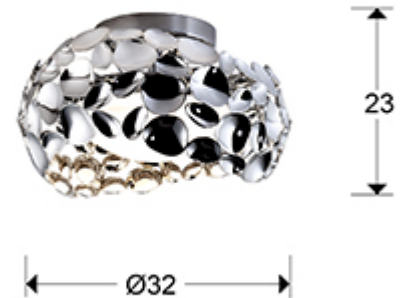

Narisa 266946
Flush Ceiling Lamps

Ceiling lamp of 3 lights made of chromed metal. Inner acrylic diffuser.

·This item includes 3 G9 LED 6W This lamp is supplied with GRAVITY TOGGLES, to improve ceiling fixing.

GENERAL INFORMATION

Catalogue: i39 Iluminación
Page: 224
EAN Code: 8435435318949
Type: Flush Ceiling Lamps
Collection: Narisa

SIZES

Sizes: Ø 32.0 ↑ 23.0 cm
Weight: 2.0 Kg

SIZES WITH PACKAGING

Weight: 2.7 Kg
Volume: 0.0320m³
Sizes: ↔ 35.0 ↑ 26.0 ↗ 35.0 cm

TECHNICAL INFORMATION

Energy class: A+
IP protection: IP 20
Electric class: Class 1
Maximum power: 3x10W
Voltage: 220/240 V
Frequency: 50/60 Hz

ADDITIONAL INFORMATION

Material: Metal, acrylic
Finish: Chromed, opal
Cable colour: clear