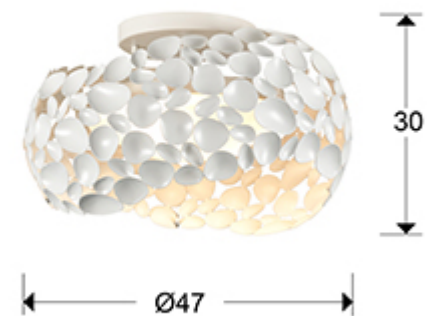

Narisa 266847

Flush Ceiling Lamps

Ceiling lamp of 5 lights made of metal. Matt white lacquered finish. Inner acrylic diffuser.

·This item includes 5 G9 LED 6W This lamp is supplied with GRAVITY TOGGLES, to improve ceiling fixing.

GENERAL INFORMATION

Catalogue: i42 Iluminación
Page: 242
EAN Code: 8435435318918
Type: Flush Ceiling Lamps
Collection: Narisa

SIZES

Sizes: Ø 47.0 ↑ 30.0 cm
Weight: 3.9 Kg

SIZES WITH PACKAGING

Weight: 5.5 Kg
Volume: 0.0880m³
Sizes: ↔ 50.0 ↑ 35.0 ↗ 50.0 cm

TECHNICAL INFORMATION

Energy class: A+
IP protection: IP 20
Electric class: Class 1
Maximum power: 5x10W
Voltage: 220/240 V
Frequency: 50/60 Hz

ADDITIONAL INFORMATION

Material: Metal, acrylic
Finish: Matt white, opal
Cable colour: clear