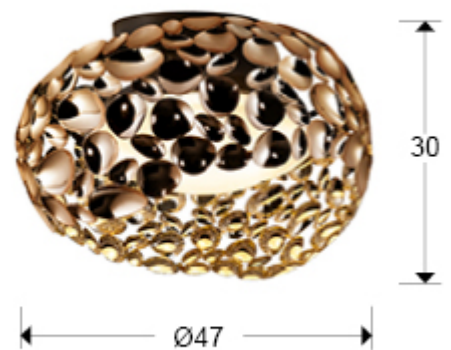

Narisa 266822N

Flush Ceiling Lamps

Ceiling lamp of 5 lights made of metal with rose gold plating and dark brown paint. Inner acrylic diffuser.

·This item includes 5 G9 LED 6W This lamp is supplied with GRAVITY TOGGLES, to improve ceiling fixing.

GENERAL INFORMATION

Catalogue: i42 Iluminación
Page: 236
EAN Code: 8435435322120
Type: Flush Ceiling Lamps
Collection: Narisa

SIZES

Sizes: Ø 47.0 ↑ 30.0 cm
Weight: 4.7 Kg

SIZES WITH PACKAGING

Weight: 5.5 Kg
Volume: 0.0880m³
Sizes: ↔ 50.0 ↑ 35.0 ↗ 50.0 cm

TECHNICAL INFORMATION

Energy class: A+
IP protection: IP 20
Electric class: Class 1
Maximum power: 5x10W
Voltage: 220/240 V
Frequency: 50/60 Hz

ADDITIONAL INFORMATION

Material: Metal, acrylic
Finish: Rose gold plated, brown, opal