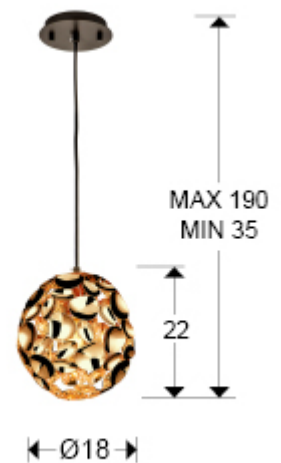

## Narisa

266035N

1 Light Pendants

Recommended product

Lamp of 1 light made of metal with rose gold plated and dark brown paint. Adjustable in length.

.This item includes 1 E27 LED 7W. DIMABLE This lamp is supplied with GRAVITY TOGGLES, to improve ceiling fixing.

### SIZES

Sizes: Ø 18.0 ↓ 22.0 cm  
 Height when installed: 35.0/ max. 190.0 cm  
 Weight: 1.2 Kg

### SIZES WITH PACKAGING

Weight: 1.4 Kg  
 Volume: 0.0140m<sup>3</sup>  
 Sizes: ↔ 21.0 ↓ 31.0 ↗ 21.0 cm

---