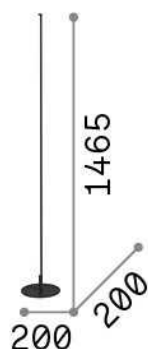

## Interno - Lampade da terra

Indoor floor linear fitting with integrated LED sources, in-built switch and direct light emission

<b>Ean</b>	8021696258904
<b>Articolo</b>	YOKO PT NERO
<b>Installazione</b>	Lampade da terra
<b>Garanzia</b>	5 years
<b>Peso lordo</b>	3.36 kg
<b>Volume</b>	0.053352 m <sup>3</sup>