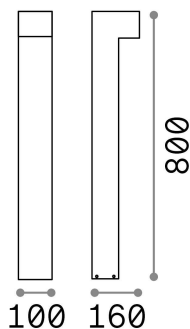

Info sorgente e prestazionali

Sorgente integrata	Light bulb (not included)
Sorgente sostituibile	No
Potenza	G9 max 2 x 15 W
Emissione	Direct
Consumo massimo	-