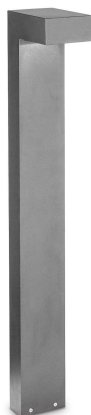

### Esterno - Lampade da terra

Outdoor ground mounted bollard with multiple sources and direct light emission

<b>Ean</b>	8021696246963
<b>Articolo</b>	SIRIO PT2 H80 GRIGIO
<b>Installazione</b>	Lampade da terra
<b>Garanzia</b>	5 years
<b>Peso lordo</b>	2.25 kg
<b>Volume</b>	0.018144 m <sup>3</sup>