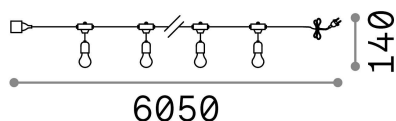

Info sorgente e prestazionali

Sorgente integrata	Light bulb (not included)
Sorgente sostituibile	No
Potenza	E27 max 10 x 15 W
Emissione	Diffuse
Consumo massimo	-