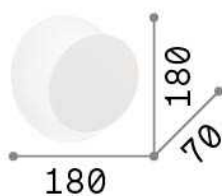

Info generali

Interno - Lampade da parete

Indoor wall mounted adjustable lamp with integrated LED sources and indirect light emission

Ean	8021696238975
Articolo	TICK AP BIANCO
Installazione	Lampade da parete
Garanzia	5 years
Peso lordo	0.55 kg
Volume	0.002888 m ³

Info sorgente e prestazionali

Sorgente integrata	Integrated LED module
Sorgente sostituibile	Replaceable (by qualified operators only)
Potenza	LED 7,5 W
Emissione	Indirect
Consumo massimo	max 7,50 W
Caratteristiche LED	LED SMD
CCT LED	3000 K
Durata LED (t. 25°c)	30000 h
CRI	> 80
SDCM	4
Flusso sorgente	700 lm
Flusso utile	430 lm
Lampadina inclusa	1 - E14 OLIVA 4W 3000K CRI80 SATIN