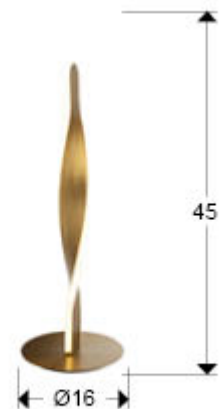

Twist

219473

Table lamps

Table lamp made of metal with a brushed gold finish. Opal silicone diffuser. 12W, 850lm, 3000k

GENERAL INFORMATION

Catalogue: i42 Iluminación
Page: 78
EAN Code: 8435435338879
Type: Table lamps
Collection: Twist

SIZES

Sizes: Ø 16.0 ↑ 45.0 cm
Weight: 1.0 Kg

SIZES WITH PACKAGING

Weight: 1.6 Kg
Volume: 0.0270m³
Sizes: ↔ 23.0 ↑ 51.0 ↗ 23.0 cm

TECHNICAL INFORMATION

IP protection: IP 20
Electric class: Class 3
Maximum power: 12W
Voltage: 24 V
Frequency: 50/60 Hz
Colour temperature: 3,000 K
Average lifespan: 50,000 h
Power factor: >0.95
CRI: >80