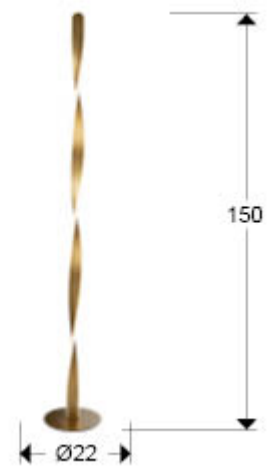

Twist

219213

Recommended product

Floor lamp made of metal with a brushed gold finish. Opal silicone diffuser. 40W, 2600lm, 3000k

GENERAL INFORMATION

Catalogue: i42 Iluminación
Page: 79
EAN Code: 8435435338855
Collection: Twist

SIZES

Sizes: Ø 22.0 ↑ 150.0 cm
Weight: 2.7 Kg

SIZES WITH PACKAGING

Weight: 4.2 Kg
Volume: 0.0630m³
Sizes: ↔ 154.0 ↑ 14.0 ↗ 29.0 cm

TECHNICAL INFORMATION

IP protection: IP 20
Electric class: Class 3
Maximum power: 40W
Voltage: 24 V
Frequency: 50/60 Hz
Colour temperature: 3,000 K
Average lifespan: 50,000 h
Power factor: >0.95
CRI: >80

DRIVER LED

Make: YAYAO
Model: YM24E200P
Quantity: 1 Units
Dimmable: No
Maximum power: 0W
Sizes: ↔ 0,0 ↓ 0,0 ↗ 0,0 cm

ADDITIONAL INFORMATION

Material: Aluminium, metal, acrylic
Finish: Brushed gold, opal