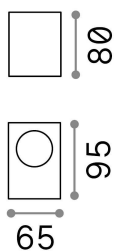

Info sorgente e prestazionali

Sorgente integrata	Light bulb (not included)
Sorgente sostituibile	No
Potenza	G9 max 1 x 15 W
Emissione	Direct
Consumo massimo	-