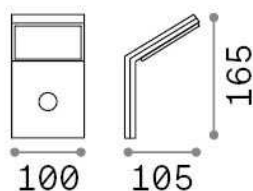

Info sorgente e prestazionali

Sorgente integrata	Integrated LED module
Sorgente sostituibile	No
Potenza	9,5 W
Emissione	Direct
Consumo massimo	max 9,50 W
Caratteristiche LED	LED SMD
CCT LED	4000 K
Durata LED (t. 25°c)	30000 h
CRI	> 80
Fascio luminoso	120°
Flusso sorgente	1100 lm
Flusso utile	960 lm
Potenza in stand-by	< 0.50 W