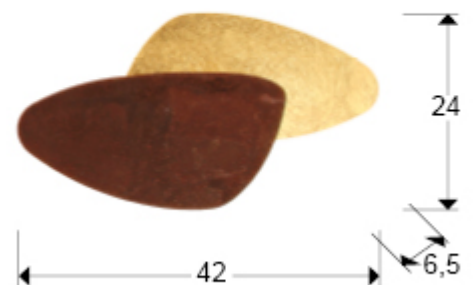

Contra

208765

Wall lamps

Wall lamp made of metal, GOLD LEAF and brown oxide COR-TEN steel finish. 12W LED. 1576 lm. 3000 K.

GENERAL INFORMATION

Catalogue: i42 Iluminación
Page: 115
EAN Code: 8435435330668
Type: Wall lamps
Collection: Contra

SIZES

Sizes: ↔ 42.0 ↓ 24.0 ↗ 6.5 cm
Weight: 0.9 Kg

SIZES WITH PACKAGING

Weight: 1.3 Kg
Volume: 0.0250m³
Sizes: ↔ 52.0 ↓ 14.0 ↗ 34.0 cm

TECHNICAL INFORMATION

IP protection: IP 20
Electric class: Class 1
Maximum power: 12W
Voltage: 220/240 V
Frequency: 50/60 Hz
Colour temperature: 3,000 K
Average lifespan: 25,000 h
Power factor: >0.57
CRI: >80