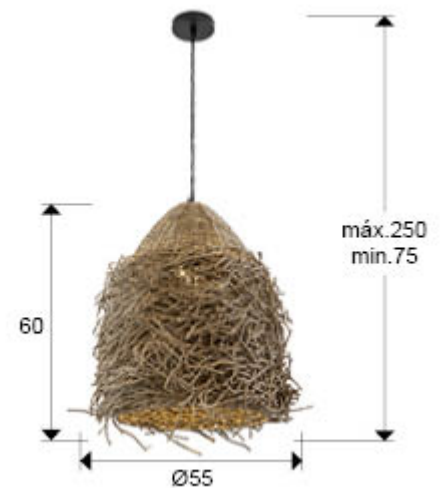

Maui 196749

1 Light Pendants

Small lamp of 1 light made of metal with black finish, with a braided seagrass rope shade in a natural finish

.This item includes 1 E27 LED 10W This lamp is supplied with GRAVITY TOGGLES, to improve ceiling fixing.

GENERAL INFORMATION

Catalogue: i42 Iluminación
Page: 302
EAN Code: 8435435338831
Type: 1 Light Pendants
Collection: Maui

SIZES

Sizes: Ø 55.0 ↓ 60.0 cm
Height when installed: 75.0/ max. 250.0 cm
Weight: 4.0 Kg

SIZES WITH PACKAGING

Weight: 6.0 Kg
Volume: 0.1350m³
Sizes: ↔ 46.0 ↓ 64.0 ↗ 46.0 cm

TECHNICAL INFORMATION

IP protection: IP 20
Electric class: Class 1
Maximum power: 40W
Voltage: 110/220 V
Frequency: 50/60 Hz

ADDITIONAL INFORMATION

Material: Metal, seagrass cord
Finish: Black, natural