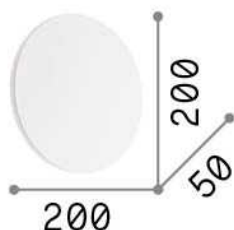

Info generali

Interno - Lampade da parete

Indoor wall mounted lamp with integrated LED sources and indirect light emission

Ean	8021696195759
Articolo	COVER AP D20 ROUND NERO
Installazione	Lampade da parete
Garanzia	5 years
Peso lordo	0.77 kg
Volume	0.0028 m ³

Info sorgente e prestazionali

Sorgente integrata	Integrated LED module
Sorgente sostituibile	Replaceable (by qualified operators only)
Potenza	LED 11 W
Emissione	Indirect
Consumo massimo	max 11,00 W
Caratteristiche LED	LED SMD
CCT LED	3000 K
Durata LED (t. 25°C)	30000 h
CRI	> 90
Flusso sorgente	1000 lm
Flusso utile	720 lm
Lampadina inclusa	1 - E14 OLIVA 4W 3000K CRI80 SATIN