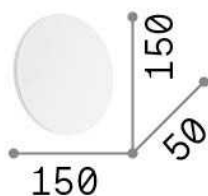

Info sorgente e prestazionali

Sorgente integrata	Integrated LED module
Sorgente sostituibile	Replaceable (by qualified operators only)
Potenza	LED 9,5 W
Emissione	Indirect
Consumo massimo	max 9,50 W
Caratteristiche LED	LED SMD
CCT LED	3000 K
Durata LED (t. 25°c)	30000 h
CRI	> 90
Flusso sorgente	830 lm
Flusso utile	470 lm
Lampadina inclusa	1 - E14 OLIVA 4W 3000K CRI80 SATIN