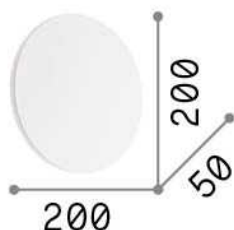

Info generali

Interno - Lampade da parete

Indoor wall mounted lamp with integrated LED sources and indirect light emission

Ean	8021696195711
Articolo	COVER AP D20 ROUND BIANCO
Installazione	Lampade da parete
Garanzia	5 years
Peso lordo	0.77 kg
Volume	0.0028 m ³

Info sorgente e prestazionali

Sorgente integrata	Integrated LED module
Sorgente sostituibile	Replaceable (by qualified operators only)
Potenza	LED 11 W
Emissione	Indirect
Consumo massimo	max 11,00 W
Caratteristiche LED	LED SMD
CCT LED	3000 K
Durata LED (t. 25°C)	30000 h
CRI	> 90
Flusso sorgente	1000 lm
Flusso utile	720 lm
Lampadina inclusa	1 - E14 OLIVA 4W 3000K CRI80 SATIN