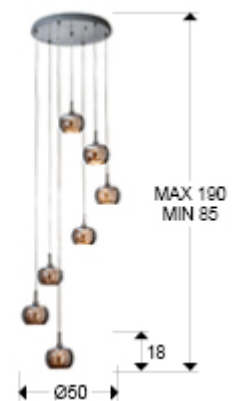

Arian

193453D

Pendants

Lamp of 7 lights made of steel, bright finish. Shimmered glass shades with crystal beads stripes inside. DIMMABLE. Remote control included.

This product includes a dimmer receiver and an RF remote control. -This item includes 7 G9 LED 4.5W. DIMABLE

GENERAL INFORMATION

Catalogue: I38 Iluminación
Page: 243
EAN Code: 8435435323653
Type: Pendants
Collection: Arian

SIZES

Sizes: \varnothing 50.0 \downarrow 170.0 cm
Height when installed: 85.0/ max. 190.0 cm
Weight: 5.5 Kg

SIZES WITH PACKAGING

Weight: 6.9 Kg
Volume: 0.0640m³
Sizes: \leftrightarrow 51.0 \downarrow 26.0 \nearrow 48.0 cm

TECHNICAL INFORMATION

Energy class: A+
IP protection: IP 20
Electric class: Class 1
Maximum power: 7x42W
Voltage: 220/240 V
Frequency: 50 Hz
Dimmable: YES
Regulation: REMOTE CONTROL

ADDITIONAL INFORMATION

Material: Metal and glass
Finish: Chromed, shimmered and clear
Assembling time by customer: 7 min
Cable colour: clear