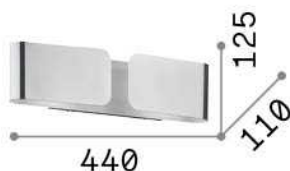

Info sorgente e prestazionali

Sorgente integrata	Light bulb (not included)
Sorgente sostituibile	No
Potenza	E27 max 2 x 60 W
Emissione	Direct + Indirect
Consumo massimo	-