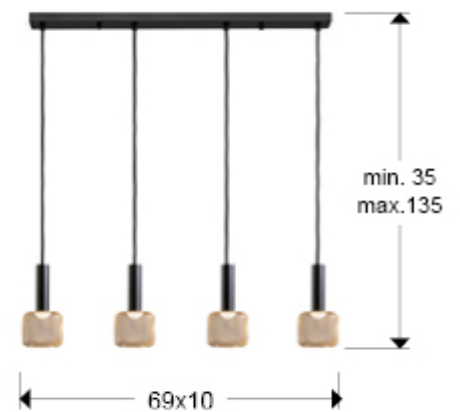

### Pendants

LED lamp of 4 lights, made of metal, matt black and shade of metal mesh in gold. Opal acrylic diffuser. 20W LED, 1800 lm, 3000 K. DIMMABLE.

· This lamp is supplied with GRAVITY TOGGLES, to improve ceiling fixing.

## SIZES

Sizes: ↔ 69.0 ↓ 22.0 ↗ 10.0 cm  
Height when installed: 35.0/ max. 135.0 cm  
Weight: 2.2 Kg

## SIZES WITH PACKAGING

Weight: 3.1 Kg  
Volume: 0.0270m<sup>3</sup>  
Sizes: ↔ 73.5 ↓ 22.0 ↗ 17.0 cm

---