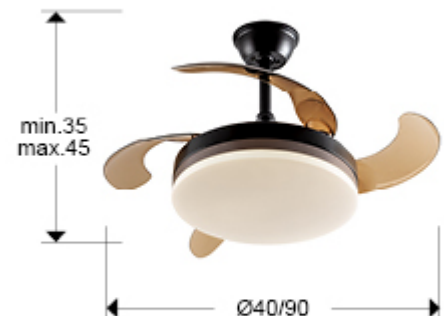

Vento

169211

Ceiling fan

Ceiling fan with DIMMABLE CCT LED light in metal with matt black finish and bronze ring. Opal diffuser and smoke retractable blades, in acrylic. DC motor with 6 speeds and reverse. Adjustable color temperature. Timer. Memory function.

Includes remote control. 24W LED, 1300 lm, 3,000-4,000-6,000 K. Fan: 4-blade propeller 35W DC motor. 6 speeds. reverse movement. Breeze function. Rumor: 37a 42Db

GENERAL INFORMATION

Catalogue: i42 Iluminación
Page: 316
EAN Code: 843543537230
Type: Ceiling fan
Collection: Vento

SIZES

Sizes: Ø 41.0 ↑ 35.0 cm
Height when installed: 35.0/ max. 45.0 cm
Weight: 6.8 Kg

SIZES WITH PACKAGING

Weight: 7.9 Kg
Volume: 0.0680m³
Sizes: ↔ 46.0 ↑ 32.0 ↗ 46.0 cm

TECHNICAL INFORMATION

Electric class: Class 1
Maximum power: 24W
Voltage: 220/240 V
Frequency: 50/60 Hz
Regulation: REMOTE CONTROL
Colour temperature: 3,000 K
Average lifespan: 30,000 h
Power factor: >0.9
CRI: >80