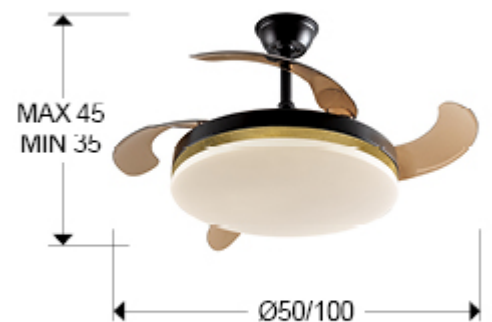

Vento

168360

Ceiling fan

Ceiling fan with CCT DIMMABLE LED light made of metal finished in matt black and ring in GOLD LEAVES. Opal diffuser and smoke retractable blades, in acrylic. DC motor with 6 speeds and reverse. Adjustable light tonality. Timer.

Remote control included. 36W LED, 1830 lm, 3,000-6,000 K. Fan: 4-blades, Extended Ø100 cm. Radius action: Ø180 cm (measured at 140 cm below the fan). 38W DC motor. 6 Speeds(185/200/210/225/245/265 rpm). Air flow (215/400/593/741/889/949 m³/h). Reverse movement. Noise: 37 to 42Db.

GENERAL INFORMATION

Catalogue: i42 Iluminación
Page: 323
EAN Code: 8435435337094
Type: Ceiling fan
Collection: Vento

SIZES

Sizes: Ø 50.0 ↓ 35.0 cm
Height when installed: 35.0/ max. 45.0 cm
Weight: 7.5 Kg

SIZES WITH PACKAGING

Weight: 9.0 Kg
Volume: 0.0880m³
Sizes: ↔ 55.0 ↓ 29.0 ↗ 55.0 cm

TECHNICAL INFORMATION

Electric class: Class 1
Maximum power: 36W
Voltage: 220/240 V
Frequency: 50/60 Hz
Regulation: REMOTE CONTROL
Colour temperature: 3,000 K
Average lifespan: 30,000 h
Power factor: >0.9
CRI: >80