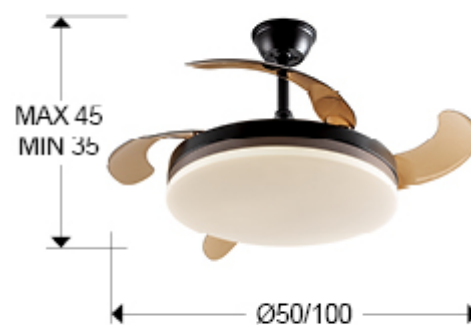

168328

>>ITEM CANCELLED

Remote control included: 36W LED, 1830lm, 3000-6000K. Fan: 4-blade propeller, Extended Ø100 cm. Radius of action: Ø180 cm (measured 140 cm below the fan). 38W DC motor. 6 Speeds (185/200/210/225/245/265 rpm). Air flow (215/400/593/741/889/949 m<sup>3</sup>/h). Reverse movement. Noise: 37 a 42Db.

## SIZES

Sizes: Ø 50.0 ↑ 35.0 cm  
Height when installed: 35.0/ max. 45.0 cm  
Weight: 7.5 Kg