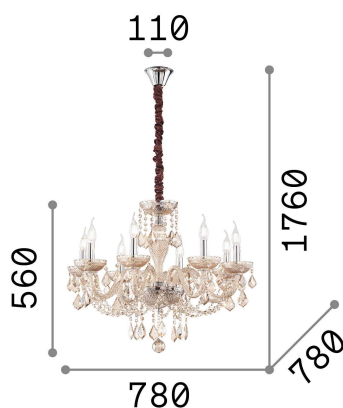

Info sorgente e prestazionali

Sorgente integrata	Light bulb (not included)
Sorgente sostituibile	No
Potenza	E14 max 8 x 40 W
Emissione	Diffuse
Consumo massimo	-