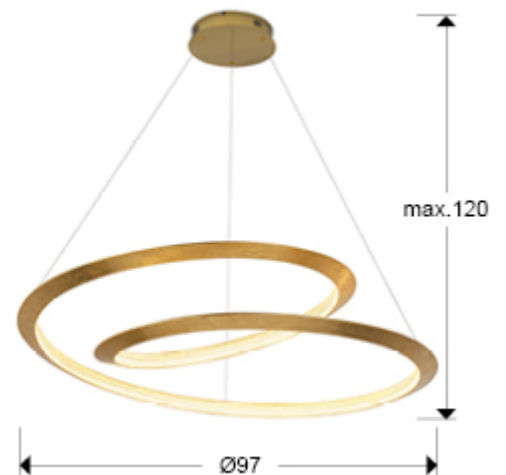

## Eternity

165839

Pendants

Lamp made of metal, curved edge finished in golden leaves and golden canopy. Diffuser of clear acrylic pieces. 64W LED. 3,588 lm. 3,000 K.

This product includes LED drivers with 0-10V dimming. To use with a wall switch, use only this type of dimmers. Any other would damage the LED driver. This lamp is supplied with GRAVITY TOGGLES, to improve ceiling fixing.

### SIZES

Sizes: Ø 97.0 ↓ 25.0 cm  
Height when installed: 75.0/ max. 130.0 cm  
Weight: 3.6 Kg

### SIZES WITH PACKAGING

Weight: 8.2 Kg  
Volume: 0.2970m<sup>3</sup>  
Sizes: ↔ 103.0 ↓ 28.0 ↗ 103.0 cm

---