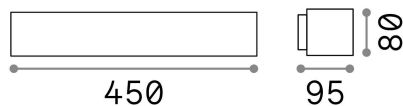

Info sorgente e prestazionali

Sorgente integrata	Light bulb (not included)
Sorgente sostituibile	No
Potenza	E27 max 2 x 60 W
Emissione	Direct + Indirect
Consumo massimo	-