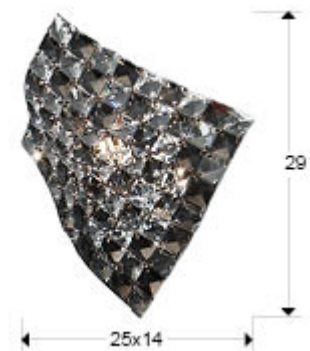

Saten

160785

Recommended product

Wall lamps

Wall lamp made of chromed metal and K9 faceted crystals mesh. Clear and smoke crystals.

·This item includes 1 G9 LED 6W

GENERAL INFORMATION

Catalogue: i42 Iluminación
Page: 264
EAN Code: 8435435301057
Type: Wall lamps
Collection: Saten

SIZES

Sizes: ↔ 25.0 ↓ 29.0 ↗ 14.0 cm
Weight: 0.7 Kg

SIZES WITH PACKAGING

Weight: 1.2 Kg
Volume: 0.0120m³
Sizes: ↔ 29.0 ↓ 14.0 ↗ 29.0 cm

TECHNICAL INFORMATION

Energy class: A+
IP protection: IP 20
Electric class: Class 1
Maximum power: 1x42W
Voltage: 220/240 V
Frequency: 50 Hz