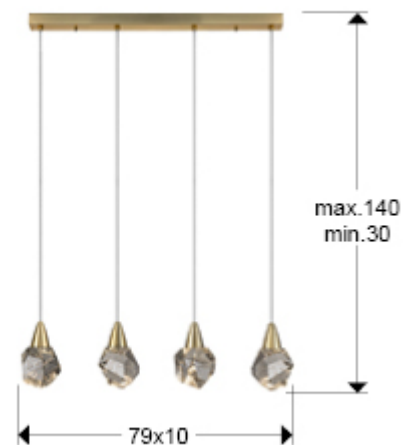

Aquaria

157155

Pendants

Lamp of 4 LED lights, made of metal, matt gold finish. Polyhedral shades made of solid glass with decorative bubbles inside. Adjustable in height. 16W LED. 1800 lm. 3000 K.

· This lamp is supplied with GRAVITY TOGGLES, to improve ceiling fixing.

GENERAL INFORMATION

Catalogue: i42 Iluminación
Page: 171
EAN Code: 8435435333485
Type: Pendants
Collection: Aquaria

SIZES

Sizes: ↔ 79.0 ↓ 19.0 ↗ 10.0 cm
Height when installed: 30.0/ max. 140.0 cm
Weight: 6.6 Kg

SIZES WITH PACKAGING

Weight: 7.4 Kg
Volume: 0.0380m³
Sizes: ↔ 81.0 ↓ 25.0 ↗ 19.0 cm

TECHNICAL INFORMATION

IP protection: IP 20
Electric class: Class 1
Maximum power: 4x4W
Voltage: 180/240 V
Frequency: 50/60 Hz
Colour temperature: 3,000 K
Power factor: >0.95
CRI: >80

ADDITIONAL INFORMATION

Material: Metal, glass
Finish: Matt gold, clear
Assembling time by customer: 10 min