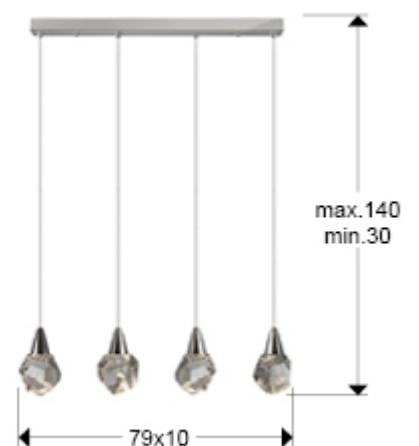

Aquaria

157148

Pendants

Lamp of 4 LED lights, made of metal, chrome finish. Polyhedral shades made of solid glass with decorative bubbles inside. Adjustable in height. 16W LED. 1.800 lm. 3000 K.

· This lamp is supplied with GRAVITY TOGGLES, to improve ceiling fixing.

GENERAL INFORMATION

Catalogue: i42 Iluminación
Page: 175
EAN Code: 8435435333478
Type: Pendants
Collection: Aquaria

SIZES

Sizes: ↔ 79.0 ↓ 19.0 ↗ 10.0 cm
Height when installed: 30.0/ max. 140.0 cm
Weight: 6.6 Kg

SIZES WITH PACKAGING

Weight: 7.4 Kg
Volume: 0.0380m³
Sizes: ↔ 81.0 ↓ 25.0 ↗ 19.0 cm

TECHNICAL INFORMATION

IP protection: IP 20
Electric class: Class 1
Maximum power: 4x4W
Voltage: 180/240 V
Frequency: 50/60 Hz
Colour temperature: 3,000 K
Power factor: >0.95
CRI: >80

ADDITIONAL INFORMATION

Material: Metal, glass
Finish: Chromed, clear
Assembling time by customer: 10 min