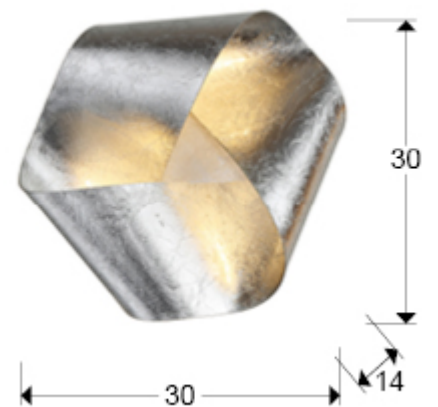

## Triada

154086

Wall lamps

Wall lamp made of metal, finished in SILVER LEAF. 10W  
LED. 993 lm. 3000K.

### SIZES

Ø 30.0  $\nearrow$  14.0 cm  
Weight: 1.1 Kg

### SIZES WITH PACKAGING

Weight: 1.5 Kg  
Volume: 0.0260m<sup>3</sup>  
Sizes:  $\leftrightarrow$  36.0  $\updownarrow$  20.0  $\nearrow$  36.0 cm

---