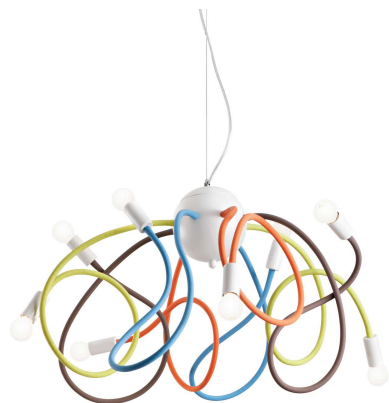

## Interno - Sospensioni

Indoor suspended adjustable lamp with multiple sources and diffuse light emission

<b>Ean</b>	8021696141909
<b>Articolo</b>	MULTIFLEX SP8 COLOR
<b>Installazione</b>	Sospensioni
<b>Garanzia</b>	5 years
<b>Peso lordo</b>	5.39 kg
<b>Volume</b>	0.065559 m <sup>3</sup>