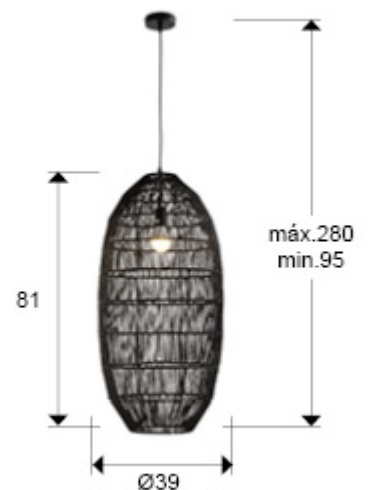

Tizne 139209

1 Light Pendants

Large lamp of 1 light, made of metal, with a paper fiber corded shade, black finish.

.This item includes 1 E27 LED 10W This lamp is supplied with GRAVITY TOGGLES, to improve ceiling fixing.

GENERAL INFORMATION

Catalogue: i42 Iluminación
Page: 311
EAN Code: 8435435338824
Type: 1 Light Pendants
Collection: Tizne

SIZES

Sizes: Ø 39.0 ↓ 81.0 cm
Height when installed: 95.0/ max. 280.0 cm
Weight: 1.6 Kg

SIZES WITH PACKAGING

Weight: 4.0 Kg
Volume: 0.1380m³
Sizes: ↔ 40.0 ↓ 86.0 ↗ 40.0 cm

TECHNICAL INFORMATION

IP protection: IP 20
Electric class: Class 1
Maximum power: 40W
Voltage: 110/220 V
Frequency: 50/60 Hz