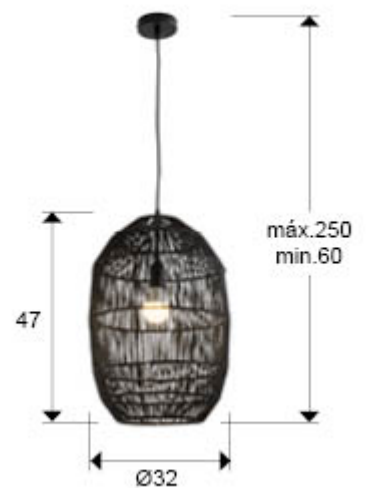

Tizne

139122

1 Light Pendants

Small lamp of 1 light, made of metal, with a paper fiber corded shade, black finish.

.This item includes 1 E27 LED 10W This lamp is supplied with GRAVITY TOGGLES, to improve ceiling fixing.

GENERAL INFORMATION

Catalogue: i42 Iluminación
Page: 311
EAN Code: 8435435338817
Type: 1 Light Pendants
Collection: Tizne

SIZES

Sizes: Ø 32.0 ↓ 47.0 cm
Height when installed: 60.0/ max. 250.0 cm
Weight: 1.1 Kg

SIZES WITH PACKAGING

Weight: 2.5 Kg
Volume: 0.0640m³
Sizes: ↔ 34.0 ↓ 55.0 ↗ 34.0 cm

TECHNICAL INFORMATION

IP protection: IP 20
Electric class: Class 1
Maximum power: 40W
Voltage: 110/220 V
Frequency: 50/60 Hz