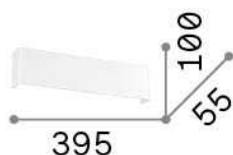

Info generali

Interno - Lampade da parete

Indoor wall mounted linear fitting with integrated LED sources and direct/indirect light emission

Ean	8021696134789
Articolo	BRIGHT AP D40
Installazione	Lampade da parete
Garanzia	5 years
Peso lordo	1.39 kg
Volume	0.006375 m ³

Info sorgente e prestazionali

Sorgente integrata	Integrated LED module
Sorgente sostituibile	Replaceable (by qualified operators only)
Potenza	LED 15,5 W
Emissione	Direct + Indirect
Consumo massimo	max 15,50 W
Caratteristiche LED	LED SMD
CCT LED	3000 K
Durata LED (t. 25°c)	30000 h
CRI	> 80
Fascio luminoso	132+132°
Flusso sorgente	1100 lm
Flusso utile	920 lm
Lampadina inclusa	1 - E14 OLIVA 4W 3000K CRI80 SATIN