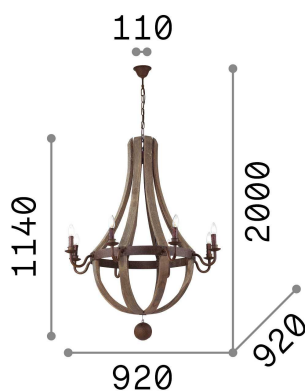

Info generali

Interno - Sospensioni

Indoor suspended chandelier light with multiple sources and diffuse light emission

Ean	8021696129709
Articolo	MILLENNIUM SP8
Installazione	Sospensioni
Garanzia	5 years
Peso lordo	16.01 kg
Volume	1.029073 m ³