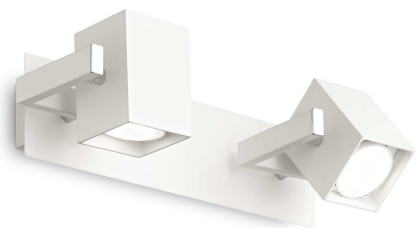

Info generali

Interno - Lampade da parete

Indoor ceiling or wall mounted adjustable projector with multiple sources and direct light emission

Ean	8021696073545
Articolo	MOUSE AP2 BIANCO
Installazione	Lampade da parete
Garanzia	5 years
Peso lordo	1.07 kg
Volume	0.006732 m ³