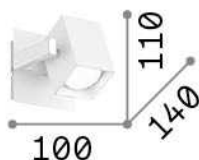

Info sorgente e prestazionali

Sorgente integrata	Light bulb (not included)
Sorgente sostituibile	No
Potenza	GU10 max 1 x 50 W
Emissione	Direct
Consumo massimo	-