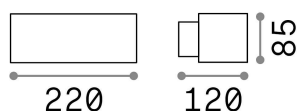

Info sorgente e prestazionali

Sorgente integrata	Light bulb (not included)
Sorgente sostituibile	No
Potenza	E27 max 1 x 60 W
Emissione	Direct + Indirect
Consumo massimo	-