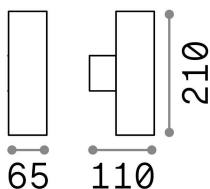

Info sorgente e prestazionali

Sorgente integrata	Light bulb (not included)
Sorgente sostituibile	No
Potenza	GU10 max 2 x 35 W
Emissione	Direct + Indirect
Consumo massimo	-