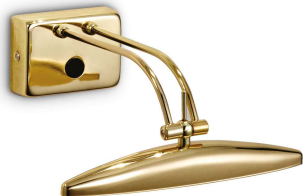

Info generali

Interno - Lampade da parete

Indoor wall mounted adjustable lamp with multiple sources, in-built switch and direct light emission

Ean	8021696031507
Articolo	MIRROR-20 AP2 OTTONE
Installazione	Lampade da parete
Garanzia	5 years
Peso lordo	0.69 kg
Volume	0.007655 m ³