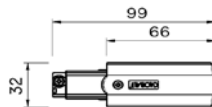

Final alimentador polaridad derecha-End Feed Polarity Right

XTS 112 Negro-Black
XTS 113 Blanco-White