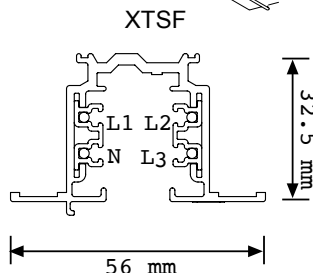

TRACKS

Carril Superficie-Surface mounted track

XTS 41002 Negro-Black
XTS 41003 Blanco-White
 Track length **1000 mm**

XTS 42002 Negro-Black
XTS 42003 Blanco-White
 Track length **2000 mm**

Carril de empotrar-Recessed track

XTSF41002 Negro-Black
XTSF41003 Blanco-White
 Track length **1000 mm**

XTSF42002 Negro-Black
XTSF 42003 Blanco-White
 Track length **2000 mm**

Final alimentador polaridad derecha-End Feed Polarity Right

XTS 112 Negro-Black
XTS 113 Blanco-White

Final alimentador polaridad izquierda-End Feed Polarity left

XTS 122 Negro-Black
XTS 123 Blanco-White

Tapa final-End Cap

XTS 412 Negro-Black
XTS 413 Blanco-White