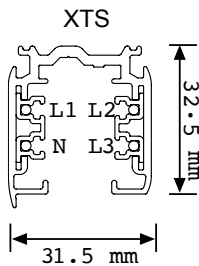

TRACKS

Carril Superficie-Surface mounted track

XTS 41002 Negro-Black
XTS 41003 Blanco-White
 Track length **1000 mm**

XTS 42002 Negro-Black
XTS 42003 Blanco-White
 Track length **2000 mm**

Carril de empotrar-Recessed track

XTSF41002 Negro-Black
XTSF41003 Blanco-White
 Track length **1000 mm**

XTSF42002 Negro-Black
XTSF 42003 Blanco-White
 Track length **2000 mm**

Final alimentador polaridad derecha-End Feed Polarity Right

XTS 112 Negro-Black
XTS 113 Blanco-White

Final alimentador polaridad izquierda-End Feed Polarity left

XTS 122 Negro-Black
XTS 123 Blanco-White

Tapa final-End Cap

XTS 412 Negro-Black
XTS 413 Blanco-White