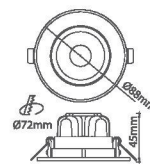

Spoturi LED/ LED Panel 60x60cm

SNOW R reglabil

5W

Cod	Putere	CCT	Flux Lum	Decupaj
VT-D2023230	5W	3000K	400lm	72mm
VT-D2023240	5W	6500K	450lm	72mm

Spoturi Erika - IP20

3W/5W/12W/18W

Cod	Putere	CCT	Flux Lum	Buc/Bax	Decupaj
VT-ER2025010	3W	6500K	207lm	40	65mm
VT-ER2025040	5W	6500K	420lm	40	75mm
VT-ER2025100	12W	6500K	1128lm	20	145mm
VT-ER2025130	18W	6500K	1764lm	20	195mm

Samsung LED Chip

LED Panel 60x60 Ultrasubtire/ Backlight

48W

Cod	Putere	CCT	Flux Lum	Buc/Bax	Dimensiune
VT-P2424130	48W	4200K	4250lm	10	60x60cm
VT-P2424140	48W	6500K	4320lm	10	60x60cm

595x595mm

Cadru montaj aparent alb

Cod
VS-R6060

Buc/Bax
25

Dimensiune
60x60cm

595x595mm