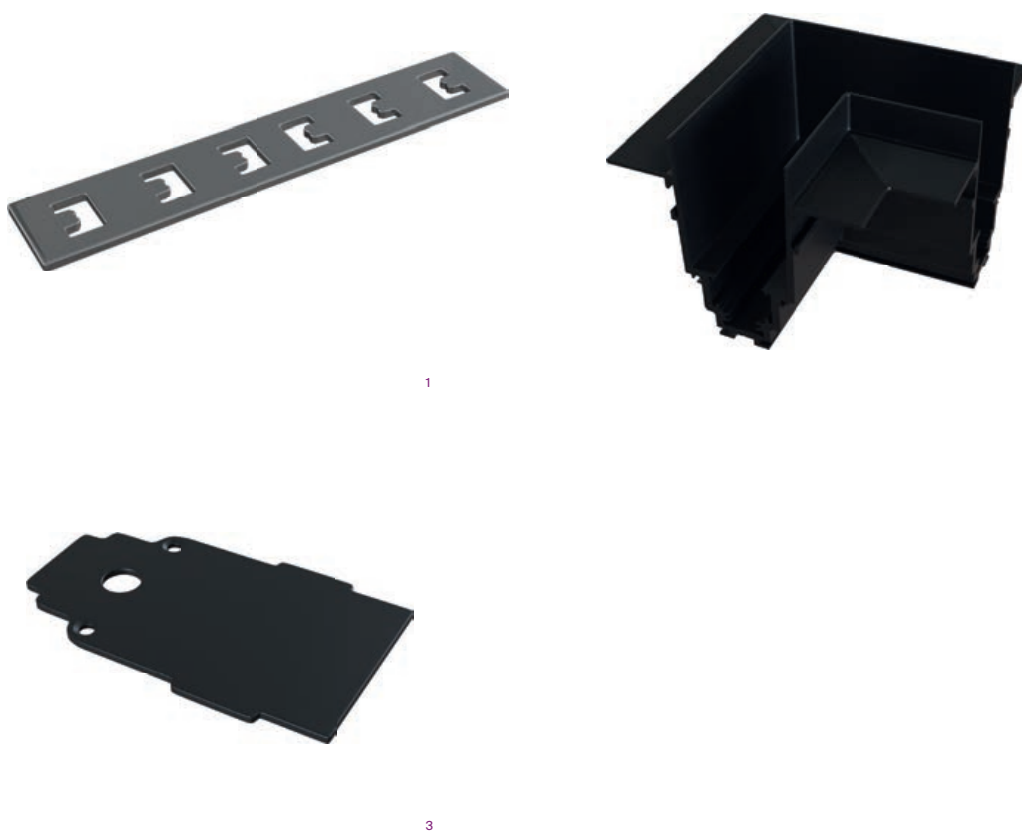

Recessed magnetic tracks

EN Designed for installation in plasterboard ceilings.

● black

1

2

3

1 TRX004-221B

w = 85 x l = 1000 x h = 80,
80/80mm
AC48

NEW

2 TRX004-222B

w = 85 x l = 2000 x h = 80,
80/80mm
AC48

NEW

3 TRX004-223B

w = 87 x l = 3000 x h = 84,
84/84mm
DC48

NEW

Accessories for embedded magnetic tracks

- black
- silver

1 TRA004C-222S

w=10 × l=70 × h=2mm
AC48

NEW

2 TRA004CL-22B

w=100 × l=100 × h=85,
85/85mm
AC48

NEW

3 TRA004EC-22B

w=2 × l=45 × h=75,
75/75mm
AC48

NEW