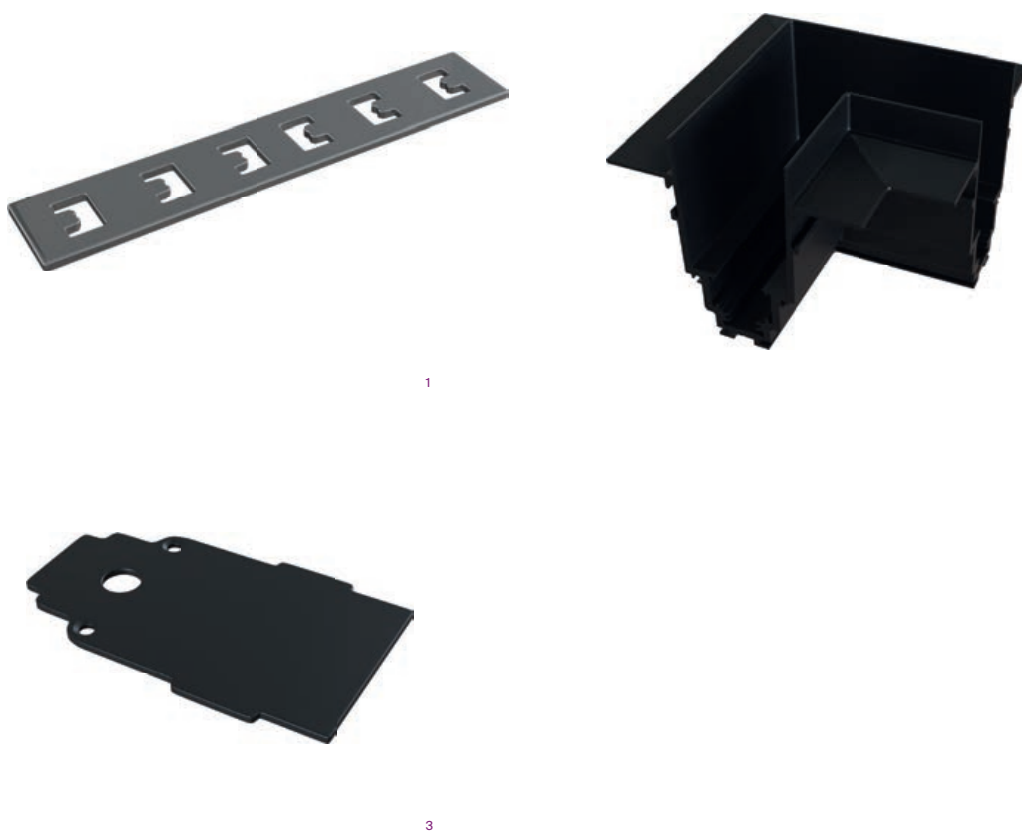

# Recessed magnetic tracks

EN Designed for installation in plasterboard ceilings.

● black

1

2

3

1 TRX004-221B

w = 85 x l = 1000 x h = 80,  
80/80mm  
AC48

NEW

2 TRX004-222B

w = 85 x l = 2000 x h = 80,  
80/80mm  
AC48

NEW

3 TRX004-223B

w = 87 x l = 3000 x h = 84,  
84/84mm  
DC48

NEW

## Accessories for embedded magnetic tracks

- black
- silver

1 TRA004C-222S

w=10 × l=70 × h=2mm  
AC48

NEW

2 TRA004CL-22B

w=100 × l=100 × h=85,  
85/85mm  
AC48

NEW

3 TRA004EC-22B

w=2 × l=45 × h=75,  
75/75mm  
AC48

NEW