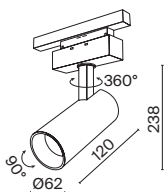

Focus LED

2

2 TR019-2-15W3K-B

TR019-2-15W4K-B

💡 LED 18W
 w = 62 x l = 120 x h = 238,
 238/238 mm
 1500lm, 3000K, >90Ra, 30°,
 AC48

NEW  LED IP20

💡 LED 18W
 w = 62 x l = 120 x h = 238,
 238/238 mm
 1500lm, 4000K, >90Ra, 30°,
 AC48