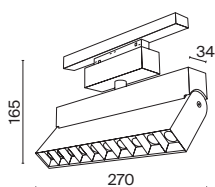

4

4 TR015-2-20W3K-B

TR015-2-20W4K-B

LED 20W  
 w=34 x l=270 x h=175,  
 175/175 mm  
 1300 lm, 3000 K, >90 Ra, 30°,  
 AC48

LED 20W  
 w=34 x l=270 x h=175,  
 175/175 mm  
 1550 lm, 4000 K, >90 Ra, 30°,  
 AC48